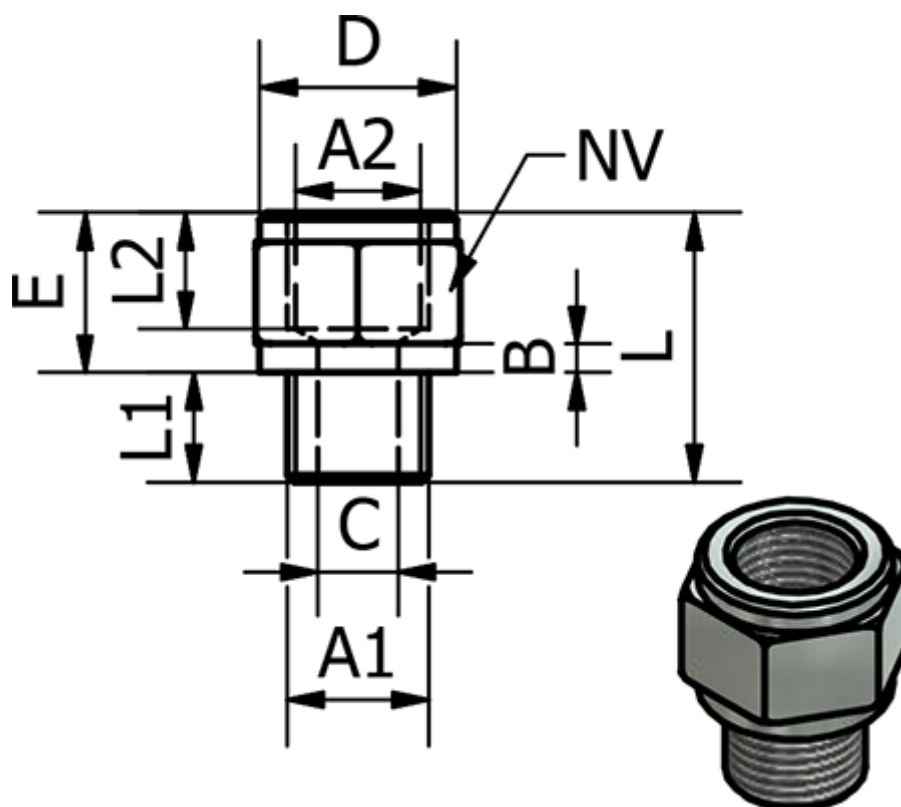

Article number: 5891120TR1

Description: Nipple sleeve 1120TR - 1  
R1" - G1"

## Measures

A1 = 1"	L2 = 12.5
A2 = 1"	NV = 38
B = 3	
C = 26	
D = 37.5	
E = 18	
L = 33.5	
L1 = 15.5	